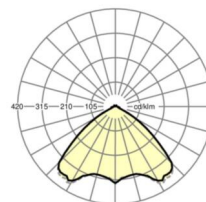

CHARACTERISTICS

Order number	19480006010
EAN number	4020863405886
Commodity code	94051190
Certification mark	IP 20, Protection class I, ENEC10 VDE, F, HACCP DIN10500/Food/IFS-application-related suitability/BRC, Indoor, CE
Impact resistance (IK rating)	IK03 (-20°C bis 45°C)
Ambient temperatur	ta -20°C to 45°C
Special properties	Ready for IoT
Warranty period	5 years
State funding programs	BEG - Federal funding for efficient buildings (valid only for Germany)

ELECTRICAL ENGINEERING

Controller	Electronic driver DALI2 (1 pcs.)
System output	26W
Mains voltage	230V/50Hz
Circuit breakers (inrush current)	13 pieces/B10, 21 pieces/B16, 21 pieces/C10, 35 pieces/C16
Energy efficiency class/light source	D

LIGHTING TECHNOLOGY

Placement	LED, Colour rendering/Light colour CRI ≥ 80 / 4000K
Colour tolerance (MacAdam)	3SDCM
Photobiological safety (Luminaire)	RG1
Nominal luminous flux	4408lm
LED service life	50000h L80/B10 (Tq 45°C)
Luminaire luminous efficiency	172lm/W
Beam angle	105° (C0) / 105° (C90)
UGR lat./long.	21.0 / 21.3

MECHANICS

Housing colour	traffic white RAL 9016
Dimensions (LxWxH/DxH)	1531mm x 55mm x 37mm
Weight (net)	1.9kg
Type of installation	Mounting rail system installation, Light structure

Dimensions

L	1531 mm	Length
B	55 mm	Width
H	37 mm	Height

DEEP-LINK

<https://www.regiolux.de/en/article/19480006010>

Reference	LED 4000lm 840
ηLB	100 %
Φ ↓/↑	98 % / 2 %
UGR lat./long.	21.0 / 21.3